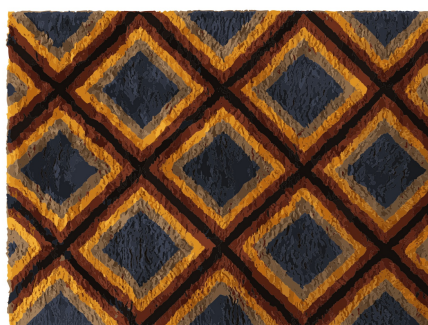

YELLOW HUES
COMPLEMENTS

DESCRIPTION

Handtufted rug in mohair.

DIMENSIONS

RUG

T.YEHCM03XQCAX-D3X2

L 300 D 200 CM

RUG

T.YEHCM03XQCAX-D4X3

L 400 D 300 CM