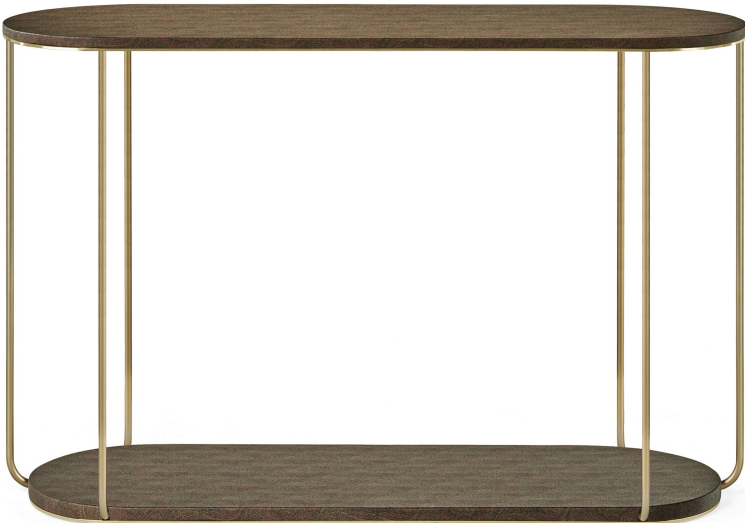

DOUBLE
CONSOLE

DOUBLE CONSOLE

DESCRIPTION

Upper and lower tops in MDF covered in coated fabric Arnica.
Metal structure in Dusk Bronze or Venus Gold finishing.

DIMENSIONS

CONSOLE T.DOUCO01G

L 140 D 42 H 84 CM

UPPER AND LOWER TOP

COATED FABRIC

Coated fabric Arnica

STRUCTURE

METAL

Metal Dusk Bronze -
Semi-Glossy

Metal Venus Gold -
Semi-Glossy

**DOUBLE
CONSOLE**