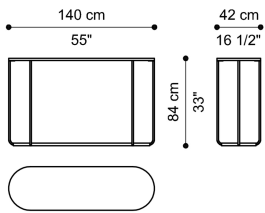

DOUBLE
CONSOLE

DOUBLE CONSOLE

DESCRIPTION

Upper and lower tops in MDF covered in coated fabric Arnica.
Metal structure in Dusk Bronze or Venus Gold finishing.

DIMENSIONS

CONSOLE T.DOUCO01G

L 140 D 42 H 84 CM