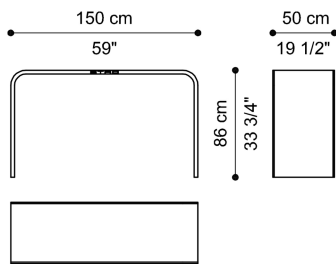

DIMENSIONS

CONSOLE

T.FLYCO01H

L 150 D 50 H 86 CM

STRUCTURE

COATED FABRIC

Arnica Coated Fabric

Arnica Coated Fabric