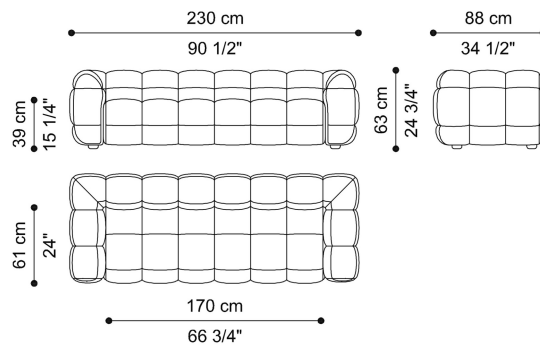

DIMENSIONS

2-SEATER SOFA

T.QUISA02A

L 230 D 88 H 63 CM

2-SEATER SOFA - PATCHWORK VERSION

T.QUPSA02A

L 230 D 88 H 63 CM

3-SEATER SOFA

T.QUISA03A

L 260 D 88 H 63 CM

3-SEATER SOFA - PATCHWORK VERSION

T.QUPSA03A

L 260 D 88 H 63 CM

4-SEATER SOFA T.QUISA04A

L 290 D 88 H 63 CM

4-SEATER SOFA - PATCHWORK VERSION T.QUPSA04A

L 290 D 88 H 63 CM

UPHOLSTERY

FABRIC / LEATHER

 [download the file in the product page](#)

ACCESSORIES

DECORATIVE CUSHIONS

 [download the file in the product page](#)