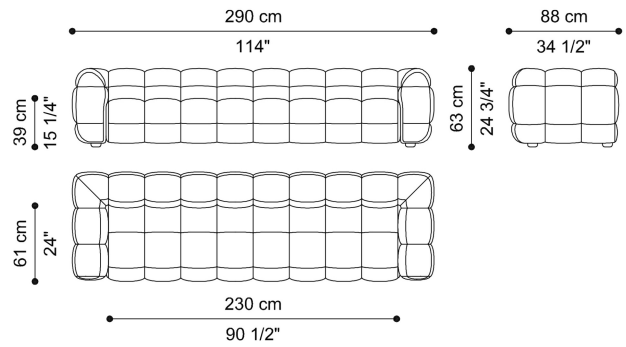

DIMENSIONS

2-SEATER SOFA

T.QUISA02A

L 230 D 88 H 63 CM

2-SEATER SOFA - PATCHWORK VERSION

T.QUPSA02A

L 230 D 88 H 63 CM

3-SEATER SOFA

T.QUISA03A

L 260 D 88 H 63 CM

3-SEATER SOFA - PATCHWORK VERSION

T.QUPSA03A

L 260 D 88 H 63 CM

4-SEATER SOFA T.QUISA04A

L 290 D 88 H 63 CM

4-SEATER SOFA - PATCHWORK VERSION T.QUPSA04A

L 290 D 88 H 63 CM

UPHOLSTERY

FABRIC / LEATHER

 [download the file in the product page](#)

ACCESSORIES

DECORATIVE CUSHIONS

 [download the file in the product page](#)