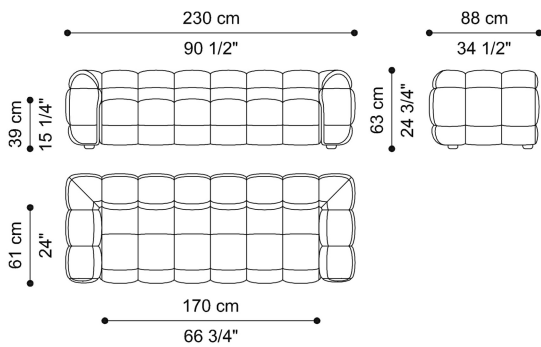

QUILTANA
SOFAS

DESCRIPTION

Structure in multilayer poplar wood with padding in variable thickness high density expansive polyurethane foam.
 Seat with elastic webbing and variable thickness high density expansive polyurethane foam.
 Upholstery in fabric (Alchemilla excluded) or leather from the collection.
 Patchwork version with fabric-to-fabric or leather-to-leather combinations only.

DIMENSIONS

2-SEATER SOFA

T.QUISA02A

L 230 D 88 H 63 CM

2-SEATER SOFA - PATCHWORK VERSION

T.QUPSA02A

L 230 D 88 H 63 CM

3-SEATER SOFA

T.QUISA03A

L 260 D 88 H 63 CM

3-SEATER SOFA - PATCHWORK VERSION

T.QUPSA03A

L 260 D 88 H 63 CM

4-SEATER SOFA T.QUISA04A

L 290 D 88 H 63 CM

4-SEATER SOFA - PATCHWORK VERSION T.QUPSA04A

L 290 D 88 H 63 CM

UPHOLSTERY

FABRIC / LEATHER

 [download the file in the product page](#)

ACCESSORIES

DECORATIVE CUSHIONS

 [download the file in the product page](#)