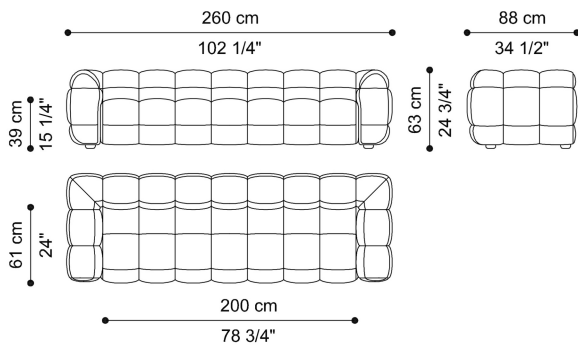

DIMENSIONS

2-SEATER SOFA

T.QUISA02A

L 230 D 88 H 63 CM

2-SEATER SOFA - PATCHWORK VERSION

T.QUPSA02A

L 230 D 88 H 63 CM

3-SEATER SOFA

T.QUISA03A

L 260 D 88 H 63 CM

3-SEATER SOFA - PATCHWORK VERSION

T.QUPSA03A

L 260 D 88 H 63 CM

4-SEATER SOFA T.QUISA04A

L 290 D 88 H 63 CM

4-SEATER SOFA - PATCHWORK VERSION T.QUPSA04A

L 290 D 88 H 63 CM

UPHOLSTERY

FABRIC / LEATHER

 [download the file in the product page](#)

ACCESSORIES

DECORATIVE CUSHIONS

 [download the file in the product page](#)