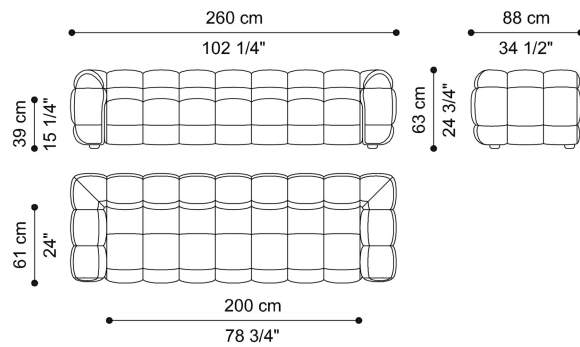

DIMENSIONS

2-SEATER SOFA

T.QUISA02A

L 230 D 88 H 63 CM

2-SEATER SOFA - PATCHWORK VERSION

T.QUPSA02A

L 230 D 88 H 63 CM

3-SEATER SOFA

T.QUISA03A

L 260 D 88 H 63 CM

3-SEATER SOFA - PATCHWORK VERSION

T.QUPSA03A

L 260 D 88 H 63 CM

4-SEATER SOFA T.QUISA04A

L 290 D 88 H 63 CM

4-SEATER SOFA - PATCHWORK VERSION T.QUPSA04A

L 290 D 88 H 63 CM

UPHOLSTERY

FABRIC / LEATHER

 [download the file in the product page](#)

ACCESSORIES

DECORATIVE CUSHIONS

 [download the file in the product page](#)