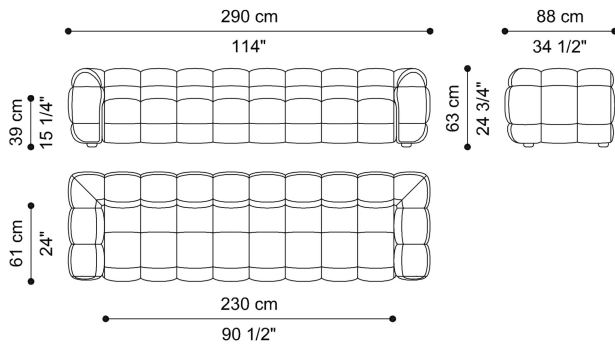

DIMENSIONS

2-SEATER SOFA

T.QUISA02A

L 230 D 88 H 63 CM

2-SEATER SOFA - PATCHWORK VERSION

T.QUPSA02A

L 230 D 88 H 63 CM

3-SEATER SOFA

T.QUISA03A

L 260 D 88 H 63 CM

3-SEATER SOFA - PATCHWORK VERSION

T.QUPSA03A

L 260 D 88 H 63 CM

4-SEATER SOFA T.QUISA04A

L 290 D 88 H 63 CM

4-SEATER SOFA - PATCHWORK VERSION T.QUPSA04A

L 290 D 88 H 63 CM

UPHOLSTERY

FABRIC / LEATHER

 [download the file in the product page](#)

ACCESSORIES

DECORATIVE CUSHIONS

 [download the file in the product page](#)