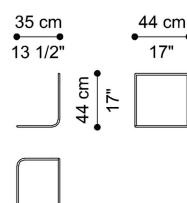

DIMENSIONS

MODULAR BOOKCASE - PAIR OF UPRIGHTS WITH WALL MOUNTING

T.BENBK02A

L 10 D 8 H 266 CM

MODULAR BOOKCASE - PAIR OF UPRIGHTS WITHOUT WALL MOUNTING

T.BENBK02B

L 5 D 5 H 261 CM

MODULAR BOOKCASE - "C" SHAPE END ELEMENT

T.BENBK02C

L 35 D 44 H 44 CM

MODULAR BOOKCASE - "L" SHAPE END ELEMENT

T.BENBK02D

L 35 D 44 H 44 CM

MODULAR BOOKCASE - "C" SHAPE ELEMENT

T.BENBK02E

L 35 D 44 H 44 CM

MODULAR BOOKCASE - "L" SHAPE ELEMENT

T.BENBK02F

L 35 D 44 H 44 CM

MODULAR BOOKCASE - END SHELF

T.BENBK02G

L 32 D 45 H 13 CM

MODULAR BOOKCASE - SHELF

T.BENBK02H