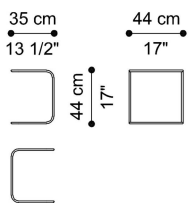

DIMENSIONS

MODULAR BOOKCASE - PAIR OF UPRIGHTS WITH WALL MOUNTING

T.BENBK02A

L 10 D 8 H 266 CM

MODULAR BOOKCASE - PAIR OF UPRIGHTS WITHOUT WALL MOUNTING

T.BENBK02B

L 5 D 5 H 261 CM

MODULAR BOOKCASE - "C" SHAPE END ELEMENT

T.BENBK02C

L 35 D 44 H 44 CM

MODULAR BOOKCASE - "L" SHAPE END ELEMENT

T.BENBK02D

L 35 D 44 H 44 CM

MODULAR BOOKCASE - "C" SHAPE ELEMENT

T.BENBK02E

L 35 D 44 H 44 CM

MODULAR BOOKCASE - "L" SHAPE ELEMENT

T.BENBK02F

L 35 D 44 H 44 CM

MODULAR BOOKCASE - END SHELF

T.BENBK02G

L 32 D 45 H 13 CM

MODULAR BOOKCASE - SHELF

T.BENBK02H

L 61 D 45 H 13 CM

MODULAR BOOKCASE - STORAGE UNIT WITH 2 DOORS

T.BENBK02I

L 64 D 47 H 82 CM

MODULAR BOOKCASE - STORAGE UNIT WITH DEEP DRAWER

T.BENBK02J

L 64 D 47 H 40 CM

UPRIGHTS