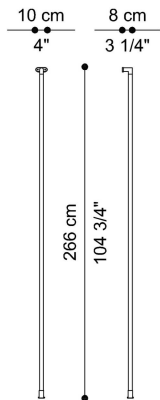

DIMENSIONS

MODULAR BOOKCASE - PAIR OF UPRIGHTS WITH WALL MOUNTING

T.BENBK02A

L 10 D 8 H 266 CM

MODULAR BOOKCASE - PAIR OF UPRIGHTS WITHOUT WALL MOUNTING

T.BENBK02B

L 5 D 5 H 261 CM

MODULAR BOOKCASE - "C" SHAPE END ELEMENT

T.BENBK02C

L 35 D 44 H 44 CM

MODULAR BOOKCASE - "L" SHAPE END ELEMENT

T.BENBK02D

L 35 D 44 H 44 CM

MODULAR BOOKCASE - "C" SHAPE ELEMENT

T.BENBK02E

L 35 D 44 H 44 CM

MODULAR BOOKCASE - "L" SHAPE ELEMENT

T.BENBK02F

L 35 D 44 H 44 CM

MODULAR BOOKCASE - END SHELF

T.BENBK02G

L 32 D 45 H 13 CM

MODULAR BOOKCASE - SHELF

T.BENBK02H