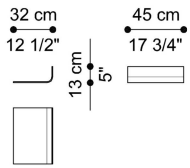

DIMENSIONS

MODULAR BOOKCASE - PAIR OF UPRIGHTS WITH WALL MOUNTING

T.BENBK02A

L 10 D 8 H 266 CM

MODULAR BOOKCASE - PAIR OF UPRIGHTS WITHOUT WALL MOUNTING

T.BENBK02B

L 5 D 5 H 261 CM

MODULAR BOOKCASE - "C" SHAPE END ELEMENT

T.BENBK02C

L 35 D 44 H 44 CM

MODULAR BOOKCASE - "L" SHAPE END ELEMENT

T.BENBK02D

L 35 D 44 H 44 CM

MODULAR BOOKCASE - "C" SHAPE ELEMENT

T.BENBK02E

L 35 D 44 H 44 CM

MODULAR BOOKCASE - "L" SHAPE ELEMENT

T.BENBK02F

L 35 D 44 H 44 CM

MODULAR BOOKCASE - END SHELF

T.BENBK02G

L 32 D 45 H 13 CM

MODULAR BOOKCASE - SHELF

T.BENBK02H

L 61 D 45 H 13 CM

MODULAR BOOKCASE - STORAGE UNIT WITH 2 DOORS

T.BENBK02I

L 64 D 47 H 82 CM

MODULAR BOOKCASE - STORAGE UNIT WITH DEEP DRAWER

T.BENBK02J

L 64 D 47 H 40 CM

UPRIGHTS