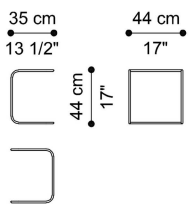

DIMENSIONS

MODULAR BOOKCASE - PAIR OF UPRIGHTS WITH WALL MOUNTING

T.BENBK02A

L 10 D 8 H 266 CM

MODULAR BOOKCASE - PAIR OF UPRIGHTS WITHOUT WALL MOUNTING

T.BENBK02B

L 5 D 5 H 261 CM

MODULAR BOOKCASE - "C" SHAPE END ELEMENT

T.BENBK02C

L 35 D 44 H 44 CM

MODULAR BOOKCASE - "L" SHAPE END ELEMENT

T.BENBK02D

L 35 D 44 H 44 CM

MODULAR BOOKCASE - "C" SHAPE ELEMENT

T.BENBK02E

L 35 D 44 H 44 CM

MODULAR BOOKCASE - "L" SHAPE ELEMENT

T.BENBK02F

L 35 D 44 H 44 CM

MODULAR BOOKCASE - END SHELF

T.BENBK02G

L 32 D 45 H 13 CM

MODULAR BOOKCASE - SHELF

T.BENBK02H

L 61 D 45 H 13 CM

MODULAR BOOKCASE - STORAGE UNIT WITH 2 DOORS

T.BENBK02I

L 64 D 47 H 82 CM

MODULAR BOOKCASE - STORAGE UNIT WITH DEEP DRAWER

T.BENBK02J

L 64 D 47 H 40 CM

UPRIGHTS