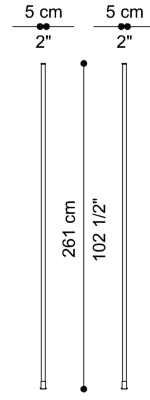

DIMENSIONS

MODULAR BOOKCASE - PAIR OF UPRIGHTS WITH WALL MOUNTING

T.BENBK02A

L 10 D 8 H 266 CM

MODULAR BOOKCASE - PAIR OF UPRIGHTS WITHOUT WALL MOUNTING

T.BENBK02B

L 5 D 5 H 261 CM

MODULAR BOOKCASE - "C" SHAPE END ELEMENT

T.BENBK02C

L 35 D 44 H 44 CM

MODULAR BOOKCASE - "L" SHAPE END ELEMENT

T.BENBK02D

L 35 D 44 H 44 CM

MODULAR BOOKCASE - "C" SHAPE ELEMENT

T.BENBK02E

L 35 D 44 H 44 CM