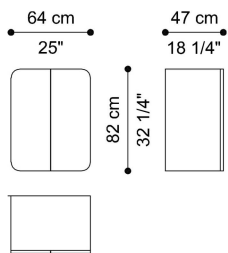

DIMENSIONS

MODULAR BOOKCASE - PAIR OF UPRIGHTS WITH WALL MOUNTING

T.BENBK02A

L 10 D 8 H 266 CM

MODULAR BOOKCASE - PAIR OF UPRIGHTS WITHOUT WALL MOUNTING

T.BENBK02B

L 5 D 5 H 261 CM

MODULAR BOOKCASE - "C" SHAPE END ELEMENT

T.BENBK02C

L 35 D 44 H 44 CM

MODULAR BOOKCASE - "L" SHAPE END ELEMENT

T.BENBK02D

L 35 D 44 H 44 CM

MODULAR BOOKCASE - "C" SHAPE ELEMENT

T.BENBK02E

L 35 D 44 H 44 CM

MODULAR BOOKCASE - "L" SHAPE ELEMENT

T.BENBK02F

L 35 D 44 H 44 CM

MODULAR BOOKCASE - END SHELF

T.BENBK02G

L 32 D 45 H 13 CM

MODULAR BOOKCASE - SHELF

T.BENBK02H

L 61 D 45 H 13 CM

MODULAR BOOKCASE - STORAGE UNIT WITH 2 DOORS

T.BENBK02I

L 64 D 47 H 82 CM

MODULAR BOOKCASE - STORAGE UNIT WITH DEEP DRAWER

T.BENBK02J

L 64 D 47 H 40 CM

UPRIGHTS