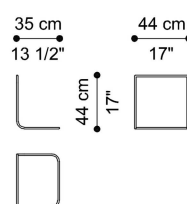

DIMENSIONS

MODULAR BOOKCASE - PAIR OF UPRIGHTS WITH WALL MOUNTING

T.BENBK02A

L 10 D 8 H 266 CM

MODULAR BOOKCASE - PAIR OF UPRIGHTS WITHOUT WALL MOUNTING

T.BENBK02B

L 5 D 5 H 261 CM

MODULAR BOOKCASE - "C" SHAPE END ELEMENT

T.BENBK02C

L 35 D 44 H 44 CM

MODULAR BOOKCASE - "L" SHAPE END ELEMENT

T.BENBK02D

L 35 D 44 H 44 CM

MODULAR BOOKCASE - "C" SHAPE ELEMENT

T.BENBK02E

L 35 D 44 H 44 CM

MODULAR BOOKCASE - "L" SHAPE ELEMENT

T.BENBK02F

L 35 D 44 H 44 CM

MODULAR BOOKCASE - END SHELF

T.BENBK02G

L 32 D 45 H 13 CM

MODULAR BOOKCASE - SHELF

T.BENBK02H