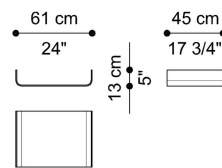

DIMENSIONS

MODULAR BOOKCASE - PAIR OF UPRIGHTS WITH WALL MOUNTING

T.BENBK02A

L 10 D 8 H 266 CM

MODULAR BOOKCASE - PAIR OF UPRIGHTS WITHOUT WALL MOUNTING

T.BENBK02B

L 5 D 5 H 261 CM

MODULAR BOOKCASE - "C" SHAPE END ELEMENT

T.BENBK02C

L 35 D 44 H 44 CM

MODULAR BOOKCASE - "L" SHAPE END ELEMENT

T.BENBK02D

L 35 D 44 H 44 CM

MODULAR BOOKCASE - "C" SHAPE ELEMENT

T.BENBK02E

L 35 D 44 H 44 CM

MODULAR BOOKCASE - "L" SHAPE ELEMENT

T.BENBK02F

L 35 D 44 H 44 CM

MODULAR BOOKCASE - END SHELF

T.BENBK02G

L 32 D 45 H 13 CM

MODULAR BOOKCASE - SHELF

T.BENBK02H

L 61 D 45 H 13 CM

MODULAR BOOKCASE - STORAGE UNIT WITH 2 DOORS

T.BENBK02I

L 64 D 47 H 82 CM

MODULAR BOOKCASE - STORAGE UNIT WITH DEEP DRAWER

T.BENBK02J

L 64 D 47 H 40 CM

UPRIGHTS