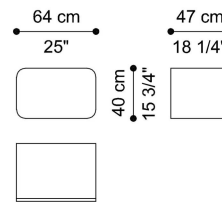

DIMENSIONS

MODULAR BOOKCASE - PAIR OF UPRIGHTS WITH WALL MOUNTING

T.BENBK02A

L 10 D 8 H 266 CM

MODULAR BOOKCASE - PAIR OF UPRIGHTS WITHOUT WALL MOUNTING

T.BENBK02B

L 5 D 5 H 261 CM

MODULAR BOOKCASE - "C" SHAPE END ELEMENT

T.BENBK02C

L 35 D 44 H 44 CM

MODULAR BOOKCASE - "L" SHAPE END ELEMENT

T.BENBK02D

L 35 D 44 H 44 CM

MODULAR BOOKCASE - "C" SHAPE ELEMENT

T.BENBK02E

L 35 D 44 H 44 CM

MODULAR BOOKCASE - "L" SHAPE ELEMENT

T.BENBK02F

L 35 D 44 H 44 CM

MODULAR BOOKCASE - END SHELF

T.BENBK02G

L 32 D 45 H 13 CM

MODULAR BOOKCASE - SHELF

T.BENBK02H

L 61 D 45 H 13 CM

MODULAR BOOKCASE - STORAGE UNIT WITH 2 DOORS

T.BENBK02I

L 64 D 47 H 82 CM

MODULAR BOOKCASE - STORAGE UNIT WITH DEEP DRAWER

T.BENBK02J

L 64 D 47 H 40 CM

UPRIGHTS