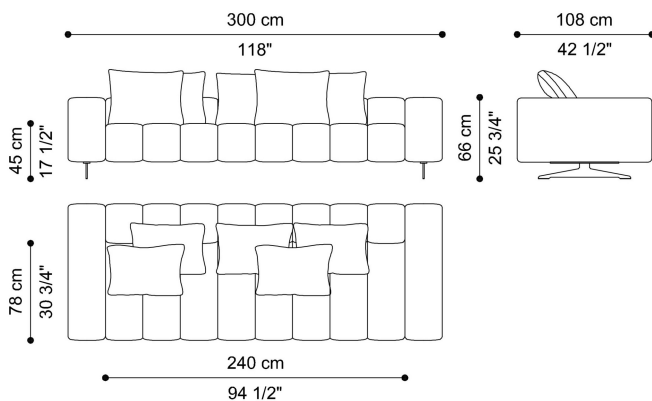

## DIMENSIONS

2-SEATER SOFA - THREE STRUCTURAL BACK CUSHIONS INCLUDED  
**T.RA2SA02A**

L 210 D 108 H 66 CM

3-SEATER SOFA - FOUR STRUCTURAL BACK CUSHIONS INCLUDED  
**T.RA2SA03A**

L 240 D 108 H 66 CM

4-SEATER SOFA - FIVE STRUCTURAL BACK CUSHIONS INCLUDED  
**T.RA2SA04A**

L 300 D 108 H 66 CM

STRUCTURAL BACK CUSHION  
**T.RATTX04D**

L 55 D 16 H 55 CM

---