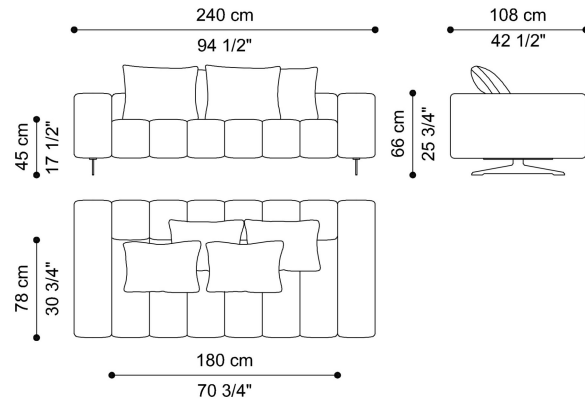

## DIMENSIONS

2-SEATER SOFA - THREE STRUCTURAL BACK CUSHIONS INCLUDED  
**T.RA2SA02A**

L 210 D 108 H 66 CM

3-SEATER SOFA - FOUR STRUCTURAL BACK CUSHIONS INCLUDED  
**T.RA2SA03A**

L 240 D 108 H 66 CM

4-SEATER SOFA - FIVE STRUCTURAL BACK CUSHIONS INCLUDED  
**T.RA2SA04A**

L 300 D 108 H 66 CM

STRUCTURAL BACK CUSHION  
**T.RATTX04D**

L 55 D 16 H 55 CM

---