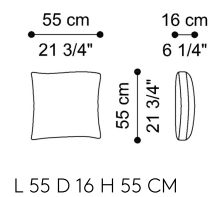

## DIMENSIONS

2-SEATER SOFA - THREE STRUCTURAL BACK CUSHIONS INCLUDED  
**T.RA2SA02A**

L 210 D 108 H 66 CM

3-SEATER SOFA - FOUR STRUCTURAL BACK CUSHIONS INCLUDED  
**T.RA2SA03A**

L 240 D 108 H 66 CM

4-SEATER SOFA - FIVE STRUCTURAL BACK CUSHIONS INCLUDED  
**T.RA2SA04A**

L 300 D 108 H 66 CM

STRUCTURAL BACK CUSHION  
**T.RATTX04D**

L 55 D 16 H 55 CM

---