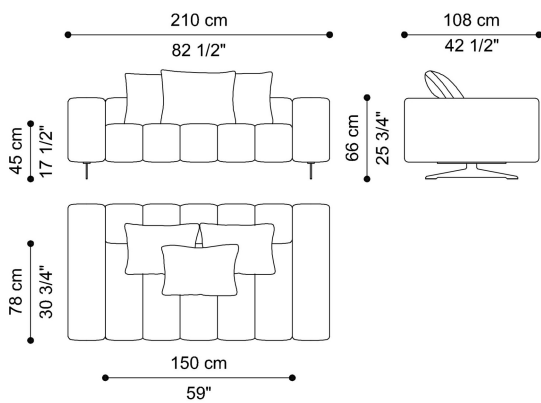

## DIMENSIONS

2-SEATER SOFA - THREE STRUCTURAL BACK CUSHIONS INCLUDED  
**T.RA2SA02A**

L 210 D 108 H 66 CM

3-SEATER SOFA - FOUR STRUCTURAL BACK CUSHIONS INCLUDED  
**T.RA2SA03A**

L 240 D 108 H 66 CM

4-SEATER SOFA - FIVE STRUCTURAL BACK CUSHIONS INCLUDED  
**T.RA2SA04A**

L 300 D 108 H 66 CM

STRUCTURAL BACK CUSHION  
**T.RATTX04D**

L 55 D 16 H 55 CM

---