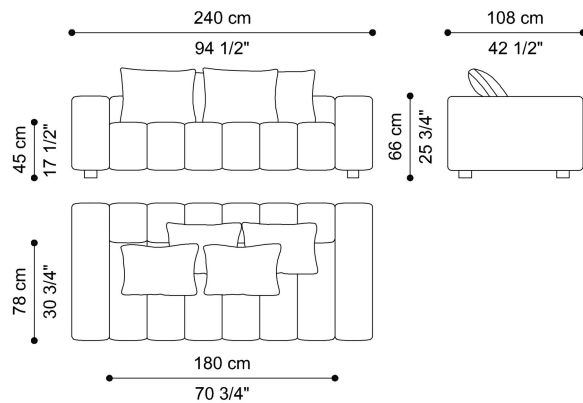

RATIO
SOFAS

DESCRIPTION

Structure in poplar wood and foam.
Upholstery in fabric or leather from the collection.
Structural back cushions included.
Optional Etro logo embroidery on back cushions (not available on Bouclé Cortina).

DIMENSIONS

2-SEATER SOFA - THREE STRUCTURAL BACK CUSHIONS INCLUDED
T.RATSA02A

L 210 D 108 H 66 CM

3-SEATER SOFA - FOUR STRUCTURAL BACK CUSHIONS INCLUDED
T.RATSA03A

L 240 D 108 H 66 CM

4-SEATER SOFA - FIVE STRUCTURAL BACK CUSHIONS INCLUDED
T.RATSA04A

L 300 D 108 H 66 CM

STRUCTURAL BACK CUSHION
T.RATTX04D

L 55 D 16 H 55 CM

OPTIONAL

EMBROIDERED LOGO PEGASUS + ETRO

Optional quilted Etro logo available only on leather or plain fabric from the collection (1 side) col. Ivory