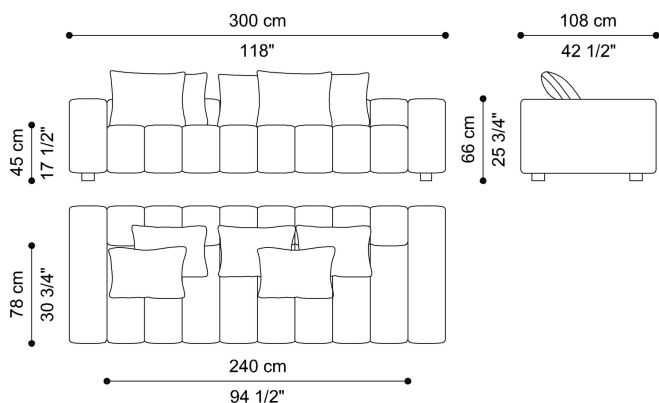

DIMENSIONS

2-SEATER SOFA - THREE STRUCTURAL BACK CUSHIONS INCLUDED
T.RATSA02A

L 210 D 108 H 66 CM

3-SEATER SOFA - FOUR STRUCTURAL BACK CUSHIONS INCLUDED
T.RATSA03A

L 240 D 108 H 66 CM

4-SEATER SOFA - FIVE STRUCTURAL BACK CUSHIONS INCLUDED
T.RATSA04A

L 300 D 108 H 66 CM

STRUCTURAL BACK CUSHION
T.RATTX04D

L 55 D 16 H 55 CM

OPTIONAL

EMBROIDERED LOGO PEGASUS + ETRO

Optional quilted Etro logo available only on leather or plain fabric from the collection (1 side) col. Ivory