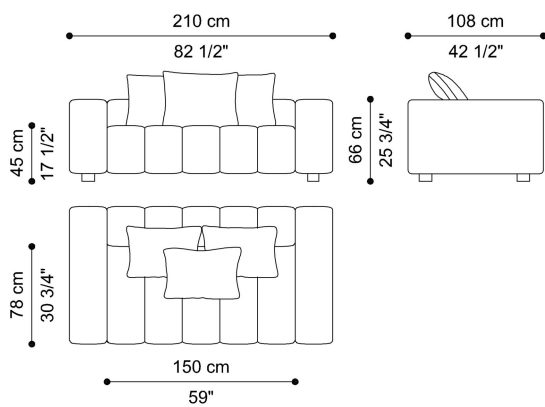

RATIO
SOFAS

DESCRIPTION

Structure in poplar wood and foam.
Upholstery in fabric or leather from the collection.
Structural back cushions included.
Optional Etro logo embroidery on back cushions (not available on Bouclé Cortina).

DIMENSIONS

2-SEATER SOFA - THREE STRUCTURAL BACK CUSHIONS INCLUDED
T.RATSA02A

L 210 D 108 H 66 CM

3-SEATER SOFA - FOUR STRUCTURAL BACK CUSHIONS INCLUDED
T.RATSA03A

L 240 D 108 H 66 CM

4-SEATER SOFA - FIVE STRUCTURAL BACK CUSHIONS INCLUDED
T.RATSA04A

L 300 D 108 H 66 CM

STRUCTURAL BACK CUSHION
T.RATTX04D

L 55 D 16 H 55 CM

OPTIONAL

EMBROIDERED LOGO PEGASUS + ETRO

Optional quilted Etro logo available only on leather or plain fabric from the collection (1 side) col. Ivory