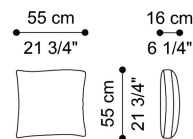

STRUCTURAL BACK CUSHION
T.RATTX04D

L 55 D 16 H 55 CM