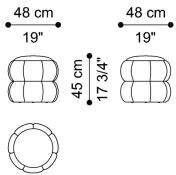

QUILTANA
POUFS

DESCRIPTION

Structure in multilayer poplar wood with padding in high density expansive polyurethane foam.
Upholstery in fabric (Alchemilla excluded) or leather from the collection.

DIMENSIONS

POUF T.QUIPF01B

Ø 48 H 45 CM

UPHOLSTERY

FABRIC / LEATHER

 [download the file in the product page](#)