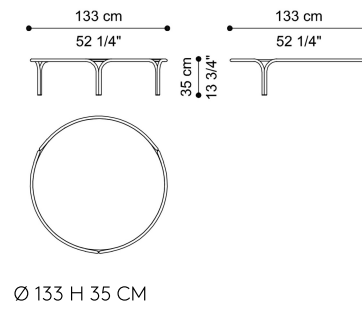

LOW TABLE T.PIPLT01U