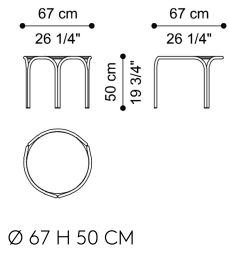

PIPING
LOW TABLES

DESCRIPTION

Metal structure in glossy lacquered finishing from the collection, in Venus Gold or Dusk Bronze finishing.
Top in MDF covered in coated fabric Arnica.

DIMENSIONS

LOW TABLE T.PIPLT01H