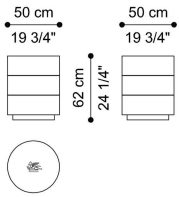

TIERED
LOW TABLES

TIERED LOW TABLES

DESCRIPTION

Structure in curved multilayer wood with Glossy lacquered finishing from the collection.
Two swivel compartments, with inner cover in microfiber col. Ivory.
Base in multilayer wood in Venus Gold or Dusk Bronze finishing.
Central Etro logo col. Bronze.

DIMENSIONS

LOW TABLE

T.TIELT01F

Ø 50 H 62 CM

LOW TABLE

T.TIELT01O

Ø 90 H 38 CM

TIERED LOW TABLES