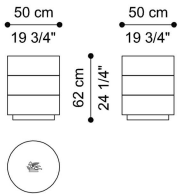

TIERED
LOW TABLES

DESCRIPTION

Structure in curved multilayer wood with Glossy lacquered finishing from the collection.
Two swivel compartments, with inner cover in microfiber col. Ivory.
Base in multilayer wood in Venus Gold or Dusk Bronze finishing.
Central Etro logo col. Bronze.

DIMENSIONS

LOW TABLE

T.TIELT01F

Ø 50 H 62 CM

LOW TABLE

T.TIELT01O

Ø 90 H 38 CM

STRUCTURE