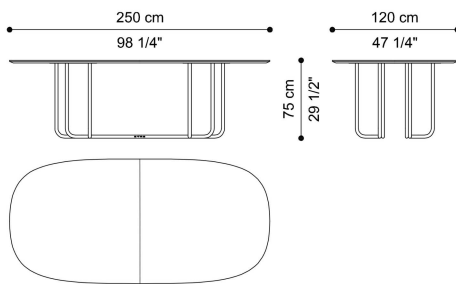

PIPING
DINING TABLES

DESCRIPTION

Metal structure in glossy lacquered finishing from the collection, in Dusk Bronze or Venus Gold finishing.
Top in Persian Walnut with brushed brass insert. Lower part of the top in matt lacquered finishing matching the top essence.

DIMENSIONS

DINING TABLE T.PIPDT02G

L 250 D 120 H 75 CM

DINING TABLE T.PIPDT02H

L 300 D 120 H 75 CM

STRUCTURE

METAL

Clay Lacquered
Metal - Glossy