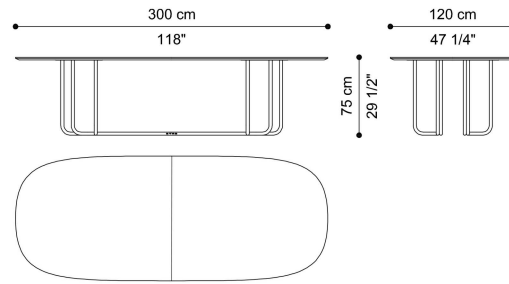

PIPING
DINING TABLES

DESCRIPTION

Metal structure in glossy lacquered finishing from the collection, in Dusk Bronze or Venus Gold finishing.
Top in Persian Walnut with brushed brass insert. Lower part of the top in matt lacquered finishing matching the top essence.

DIMENSIONS

DINING TABLE T.PIPDT02G

L 250 D 120 H 75 CM

DINING TABLE T.PIPDT02H

L 300 D 120 H 75 CM

STRUCTURE

METAL

Clay Lacquered
Metal - Glossy