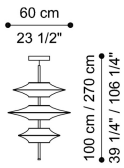

DESCRIPTION

Structure in metal with glossy lacquered finishing from the collection, Venus Gold finishing or Dusk Bronze finishing. Shade in Polyester sock in Beige colour. 9xG9 LED light bulbs included. Adjustable height.

DIMENSIONS

CHANDELIER

T.SILLS03D

Ø 60 H 100 CM

STRUCTURE

METAL

Metal Dusk Bronze -
Semi-Glossy

Metal Venus Gold -
Semi-Glossy