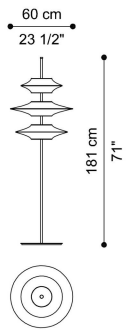

DESCRIPTION

Structure in metal with glossy lacquered finishing from the collection, Venus Gold finishing or Dusk Bronze finishing. Shade in Polyester sock in Beige colour. 9xG9 LED light bulbs included.

DIMENSIONS

FLOOR LAMP T.SILLA01A

Ø 60 H 181 CM

STRUCTURE

METAL

Metal Dusk Bronze -
Semi-Glossy

Metal Venus Gold -
Semi-Glossy

Clay Lacquered
Metal - Glossy