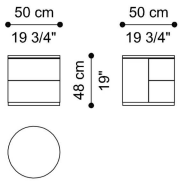

DIMENSIONS

NIGHT TABLE

T.ROTNS05A

Ø 50 H 48 CM

STRUCTURE

WOOD

Clay Lacquered
Wood - Glossy

Yellow Lacquered
Wood - Glossy