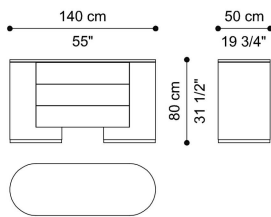

ROTUNDA
NIGHT STORAGE UNITS

ROTUNDA

NIGHT STORAGE UNITS

DESCRIPTION

Structure in curved multilayer poplar wood with Persian Walnut Veneered finishing or Glossy lacquered finishing from the collection.
Inner parts covered in anthracite microfibre. Top in MDF covered in coated fabric Arnica.
Laminated details in Brushed Venus Gold.

DIMENSIONS

DRAWER UNIT

T.ROTNS08G

L 140 D 50 H 80 CM

STRUCTURE

WOOD

Clay Lacquered
Wood - Glossy

Yellow Lacquered
Wood - Glossy