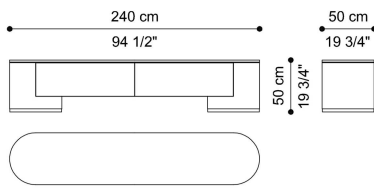

ROTUNDA
DAY STORAGE UNITS

DESCRIPTION

Structure in curved multilayer poplar wood with Persian Walnut Veneered finishing or Glossy lacquered finishing from the collection.
Inner parts covered in anthracite microfibre. Top in MDF covered in coated fabric Arnica.
Laminated details in Brushed Venus Gold.

DIMENSIONS

TV HOLDER T.ROTDS06Q

L 240 D 50 H 50 CM

STRUCTURE

WOOD

Clay Lacquered
Wood - Glossy

Yellow Lacquered
Wood - Glossy

Green Brown
Lacquered Wood -
Glossy