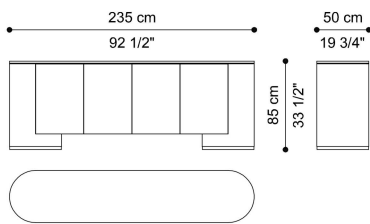

### DIMENSIONS

#### SIDEBOARD T.ROTDS04Q

L 235 D 50 H 85 CM

---

STRUCTURE

WOOD

Clay Lacquered  
Wood - Glossy

Yellow Lacquered  
Wood - Glossy

Green Brown  
Lacquered Wood -  
Glossy