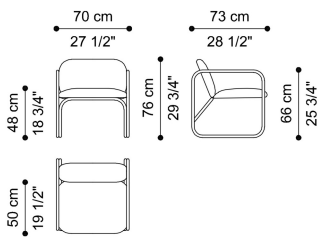

PIPING
ARMCHAIRS

DESCRIPTION

Seat with elastic webbing and variable thickness expansive polyurethane foam. Backrest with expansive polyurethane foam.

Upholstery in fabric or leather from the collection.

Metal structure in glossy lacquered finishing from the collection, in Dusk Bronze or Venus Gold finishing.

DIMENSIONS

ARMCHAIR

T.PIPSA01A

L 70 D 73 H 76 CM

STRUCTURE

METAL

Metal Dusk Bronze -
Semi-Glossy

Metal Venus Gold -
Semi-Glossy