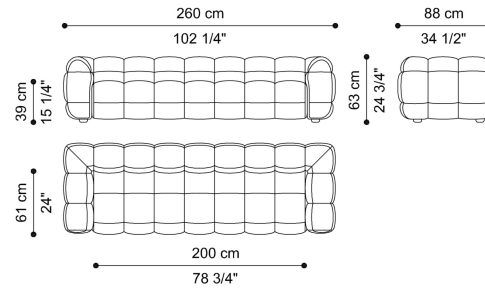

DIMENSIONS

2-SEATER SOFA

T.QUISA02A

L 230 D 88 H 63 CM

3-SEATER SOFA

T.QUISA03A

L 260 D 88 H 63 CM

4-SEATER SOFA

T.QUISA04A

L 290 D 88 H 63 CM

UPHOLSTERY

FABRIC / LEATHER

[download the file in the product page](#)

ACCESSORIES

DECORATIVE CUSHIONS

[download the file in the product page](#)