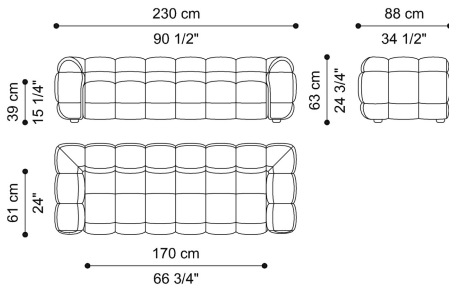

QUILTANA
SOFAS

DESCRIPTION

Structure in multilayer poplar wood with padding in variable thickness high density expansive polyurethane foam and leacril fibre.
Upholstery in fabric (Alchemilla excluded) or leather from the collection.

DIMENSIONS

2-SEATER SOFA

T.QUISA02A

L 230 D 88 H 63 CM

3-SEATER SOFA

T.QUISA03A

L 260 D 88 H 63 CM

4-SEATER SOFA

T.QUISA04A

L 290 D 88 H 63 CM

UPHOLSTERY

FABRIC / LEATHER

[download the file in the product page](#)

ACCESSORIES

DECORATIVE CUSHIONS

[download the file in the product page](#)