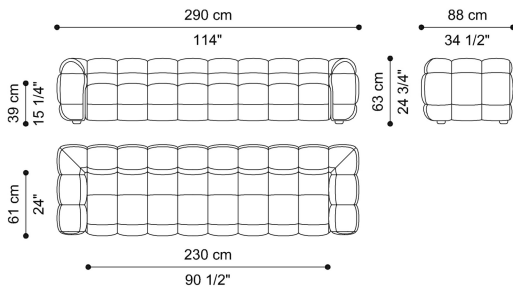

DIMENSIONS

2-SEATER SOFA

T.QUISA02A

L 230 D 88 H 63 CM

3-SEATER SOFA

T.QUISA03A

L 260 D 88 H 63 CM

4-SEATER SOFA

T.QUISA04A

L 290 D 88 H 63 CM

UPHOLSTERY

FABRIC / LEATHER

[download the file in the product page](#)

ACCESSORIES

DECORATIVE CUSHIONS

[download the file in the product page](#)