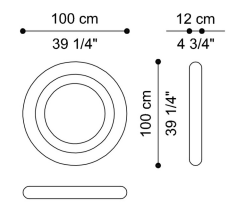

DESCRIPTION

Structure in MDF with Venus Gold, Dusk Bronze or glossy lacquered finishing from the collection.
Natural mirror with LED backlighting.

DIMENSIONS

MIRROR T.AROMI01D

Ø 100 D 12 CM

MIRROR T.AROMI01E

Ø 120 D 12 CM

STRUCTURE

WOOD

Clay Lacquered
Wood - Glossy

Yellow Lacquered
Wood - Glossy

Green Brown
Lacquered Wood -
Glossy

Wine Lacquered
Wood - Glossy

Dolphin Lacquered
Wood - Glossy