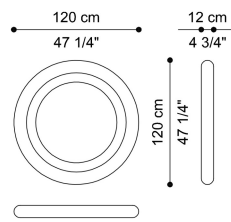

DESCRIPTION

Structure in MDF with Venus Gold, Dusk Bronze or glossy lacquered finishing from the collection.
Natural mirror with LED backlighting.

DIMENSIONS

MIRROR T.AROMI01D

Ø 100 D 12 CM

MIRROR T.AROMI01E

Ø 120 D 12 CM

STRUCTURE

WOOD

Clay Lacquered
Wood - Glossy

Yellow Lacquered
Wood - Glossy

Green Brown
Lacquered Wood -
Glossy

Wine Lacquered
Wood - Glossy

Dolphin Lacquered
Wood - Glossy