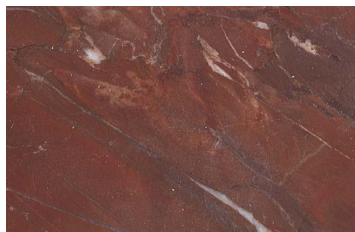

OLIVE GREEN LACQUERED PMMA

DOLPHIN LACQUERED PMMA

NIGHT BLUE LACQUERED PMMA

STONES

Cat. A

**GIALLO REALE
MARBLE**

**EMPERADOR LIGHT
MARBLE**

**IDRA BROWN
MARBLE**

**VERDE GUATEMALA
MARBLE**

Cat. B

**ERAMOSA STRIPED PATTERN
MARBLE**

**ERAMOSA CLOUDY PATTERN
MARBLE**

**ROSSO LEVANTO
MARBLE**

Cat. C

**RED NAPOLEON
MARBLE**

**VERDE TIFONE
MARBLE**