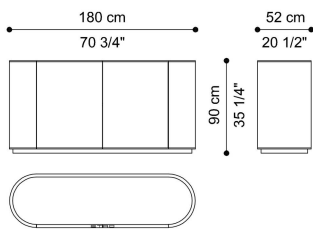

## DAY STORAGE UNITS

---

### DIMENSIONS

##### T.FLYDS04K

L 180 D 52 H 90 CM

---