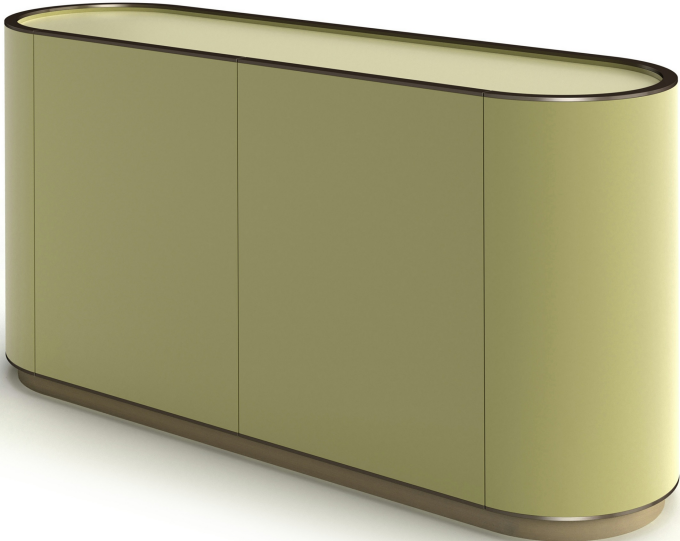

FLY OVER
DAY STORAGE UNITS