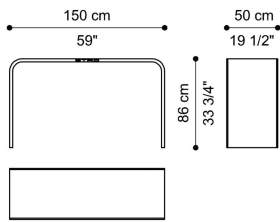

DIMENSIONS

CONSOLE T.FLYCO01H

L 150 D 50 H 86 CM

FLY OVER CONSOLE

STRUCTURE

COATED FABRIC

Coated fabric Arnica

WOOD