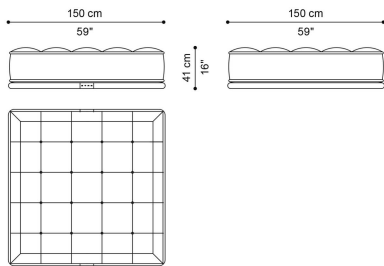

WOODSTOCK_2
POUFS

WOODSTOCK_2

POUFS

DESCRIPTION

Structure in matt Dark Wengé Dyed wood with details in Polished brass.
Seat in foam with upholstery in fabric or leather from the collection.

DIMENSIONS

POUF E.WO2.213.D

L 150 D 150 H 41 CM

STRUCTURE

WOOD

Solid Wood Dark
Wengé Dyed - Matt

DETAILS

METAL

Polished Brass

UPHOLSTERY