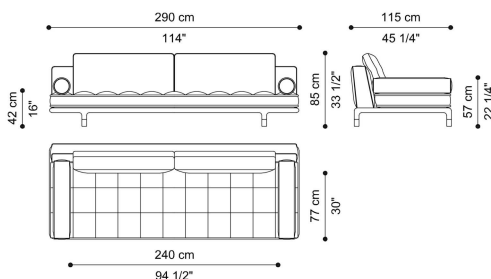

**DIMENSIONS**

2-SEATER SOFA  
CUSHION SET 4 X L 45 D 45 CM  
**E.WOO.211.C**

L 211 D 115 H 85 CM

3-SEATER SOFA  
CUSHION SET 4 X L 45 D 45 CM  
**E.WOO.211.B**

L 237 D 115 H 85 CM

4-SEATER SOFA  
CUSHION SET 4 X L 45 D 45 CM  
**E.WOO.211.A**

L 290 D 115 H 85 CM

4-SEATER SOFA  
CUSHION SET 4 X L 45 D 45 CM  
**E.WOO.211.A**

L 290 D 115 H 85 CM

---

**STRUCTURE**

**WOOD**

Solid Wood Dyed  
Dark Wengé - Matt

---