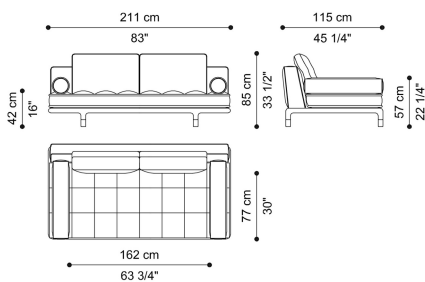

**DESCRIPTION**

Structure in solid beech wood dyed matt Dark Wengé, turned and worked with a numeric control system. Tips in brass, polished or with Brushed Dark Bronze finishing.  
 Under-seat frame in iron with elastic webbing that guarantees springiness.  
 Seat in variable thickness high density expansive polyurethane foam, quilted with buttons on the surface. Upholstery in fabric or leather from the collection. Mattress-style piping in fabric or leather from the collection.  
 Roll cushions in variable thickness high density expansive polyurethane foam, with internal structure in iron attached to the under-seat frame with a screw and bolt system. Upholstery in fabric or leather from the collection. Piping and edge with button in fabric or leather from the collection. Double frill decorative tassels in silk, in colours matching with upholstery fabric.  
 Back in multilayer wood and variable thickness high density expansive polyurethane foam, attached to the base on the under-seat frame. Upholstery and piping in fabric or leather from the collection.  
 Back cushions in goose down. Upholstery and piping in fabric or leather from the collection.  
 4 decorative cushions in goose down are included.

**DIMENSIONS**

2-SEATER SOFA  
CUSHION SET 4 X L 45 D 45 CM  
**E.WOO.211.C**

L 211 D 115 H 85 CM

3-SEATER SOFA  
CUSHION SET 4 X L 45 D 45 CM  
**E.WOO.211.B**

L 237 D 115 H 85 CM

4-SEATER SOFA  
CUSHION SET 4 X L 45 D 45 CM  
**E.WOO.211.A**

L 290 D 115 H 85 CM

4-SEATER SOFA  
CUSHION SET 4 X L 45 D 45 CM  
**E.WOO.211.A**

L 290 D 115 H 85 CM

---

**STRUCTURE**

**WOOD**

Solid Wood Dyed  
Dark Wengé - Matt

---