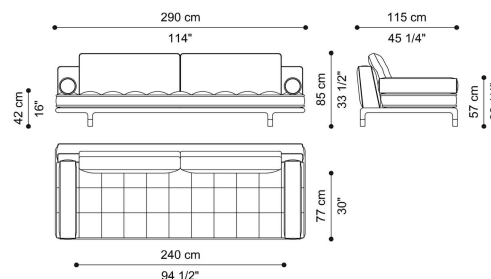

**DIMENSIONS**

2-SEATER SOFA  
CUSHION SET 4 X L 45 D 45 CM  
**E.WOO.211.C**

L 211 D 115 H 85 CM

3-SEATER SOFA  
CUSHION SET 4 X L 45 D 45 CM  
**E.WOO.211.B**

L 237 D 115 H 85 CM

4-SEATER SOFA  
CUSHION SET 4 X L 45 D 45 CM  
**E.WOO.211.A**

L 290 D 115 H 85 CM

4-SEATER SOFA  
CUSHION SET 4 X L 45 D 45 CM  
**E.WOO.211.A**

L 290 D 115 H 85 CM

---

**STRUCTURE**

**WOOD**

Solid Wood Dyed  
Dark Wengé - Matt

---