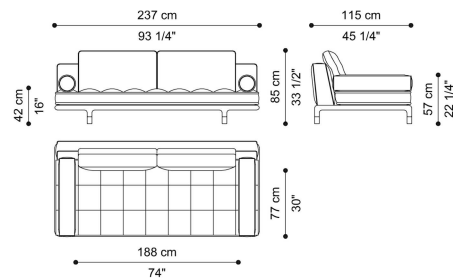

**DESCRIPTION**

Structure in solid beech wood dyed matt Dark Wengé, turned and worked with a numeric control system. Tips in brass, polished or with Brushed Dark Bronze finishing.  
 Under-seat frame in iron with elastic webbing that guarantees springiness.  
 Seat in variable thickness high density expansive polyurethane foam, quilted with buttons on the surface. Upholstery in fabric or leather from the collection. Mattress-style piping in fabric or leather from the collection.  
 Roll cushions in variable thickness high density expansive polyurethane foam, with internal structure in iron attached to the under-seat frame with a screw and bolt system. Upholstery in fabric or leather from the collection. Piping and edge with button in fabric or leather from the collection. Double frill decorative tassels in silk, in colours matching with upholstery fabric.  
 Back in multilayer wood and variable thickness high density expansive polyurethane foam, attached to the base on the under-seat frame. Upholstery and piping in fabric or leather from the collection.  
 Back cushions in goose down. Upholstery and piping in fabric or leather from the collection.  
 4 decorative cushions in goose down are included.

**DIMENSIONS**

2-SEATER SOFA  
CUSHION SET 4 X L 45 D 45 CM  
**E.WOO.211.C**

L 211 D 115 H 85 CM

3-SEATER SOFA  
CUSHION SET 4 X L 45 D 45 CM  
**E.WOO.211.B**

L 237 D 115 H 85 CM

4-SEATER SOFA  
CUSHION SET 4 X L 45 D 45 CM  
**E.WOO.211.A**

L 290 D 115 H 85 CM

4-SEATER SOFA  
CUSHION SET 4 X L 45 D 45 CM  
**E.WOO.211.A**

L 290 D 115 H 85 CM

---

**STRUCTURE**

**WOOD**

Solid Wood Dyed  
Dark Wengé - Matt

---